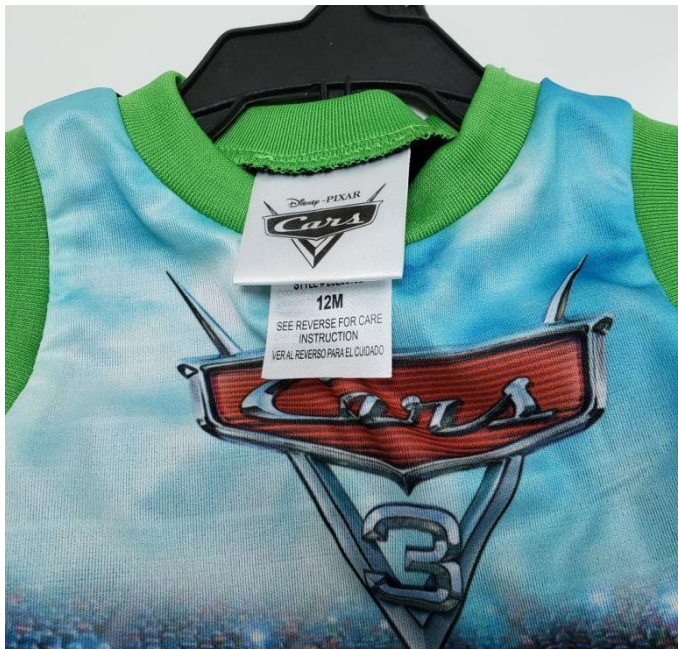

**SPEED CARS**

A close-up photograph of a light blue t-shirt hanging on a black hanger. The t-shirt features a graphic of Elsa from Disney's Frozen, showing her blonde hair and blue eyes against a blue, starry background. A white manufacturer's label is attached to the inside of the collar. The label contains the Disney logo, material information, origin, style number, size, and care instructions in multiple languages.

VROOMIZ™

BRYMMZ™  
Original Brymmz

© Disney

100 % POLYESTER  
100 % POLIESTER / POLYESTER  
MADE IN EGYPT  
HECHO EN EGIPTO  
STYLE # 25E5018B

**12M**

SEE REVERSE FOR CARE  
INSTRUCTION  
VER AL REVERSO PARA EL CUIDADO